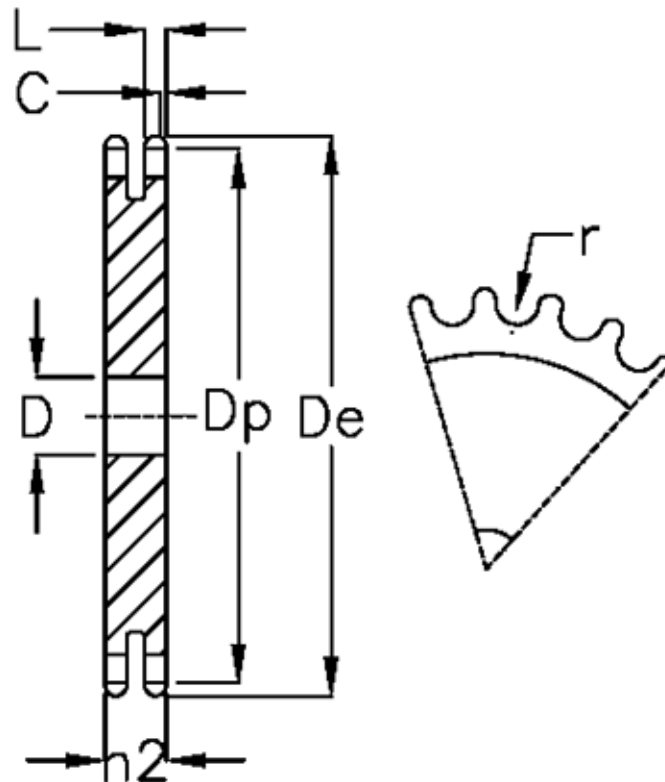

Article number: 616022012029

Description: Plate wheel 32 B-2 Z=29 duplex

Measures

C	= 6
D	= 30
De	= 492
Dp	= 469.85
For chain size	= 2 x 1 1/4
For chain type	= 32 B-2
h2	= 87.4
L	= 28.8

Number of teeth	= 29
r	= 29.21